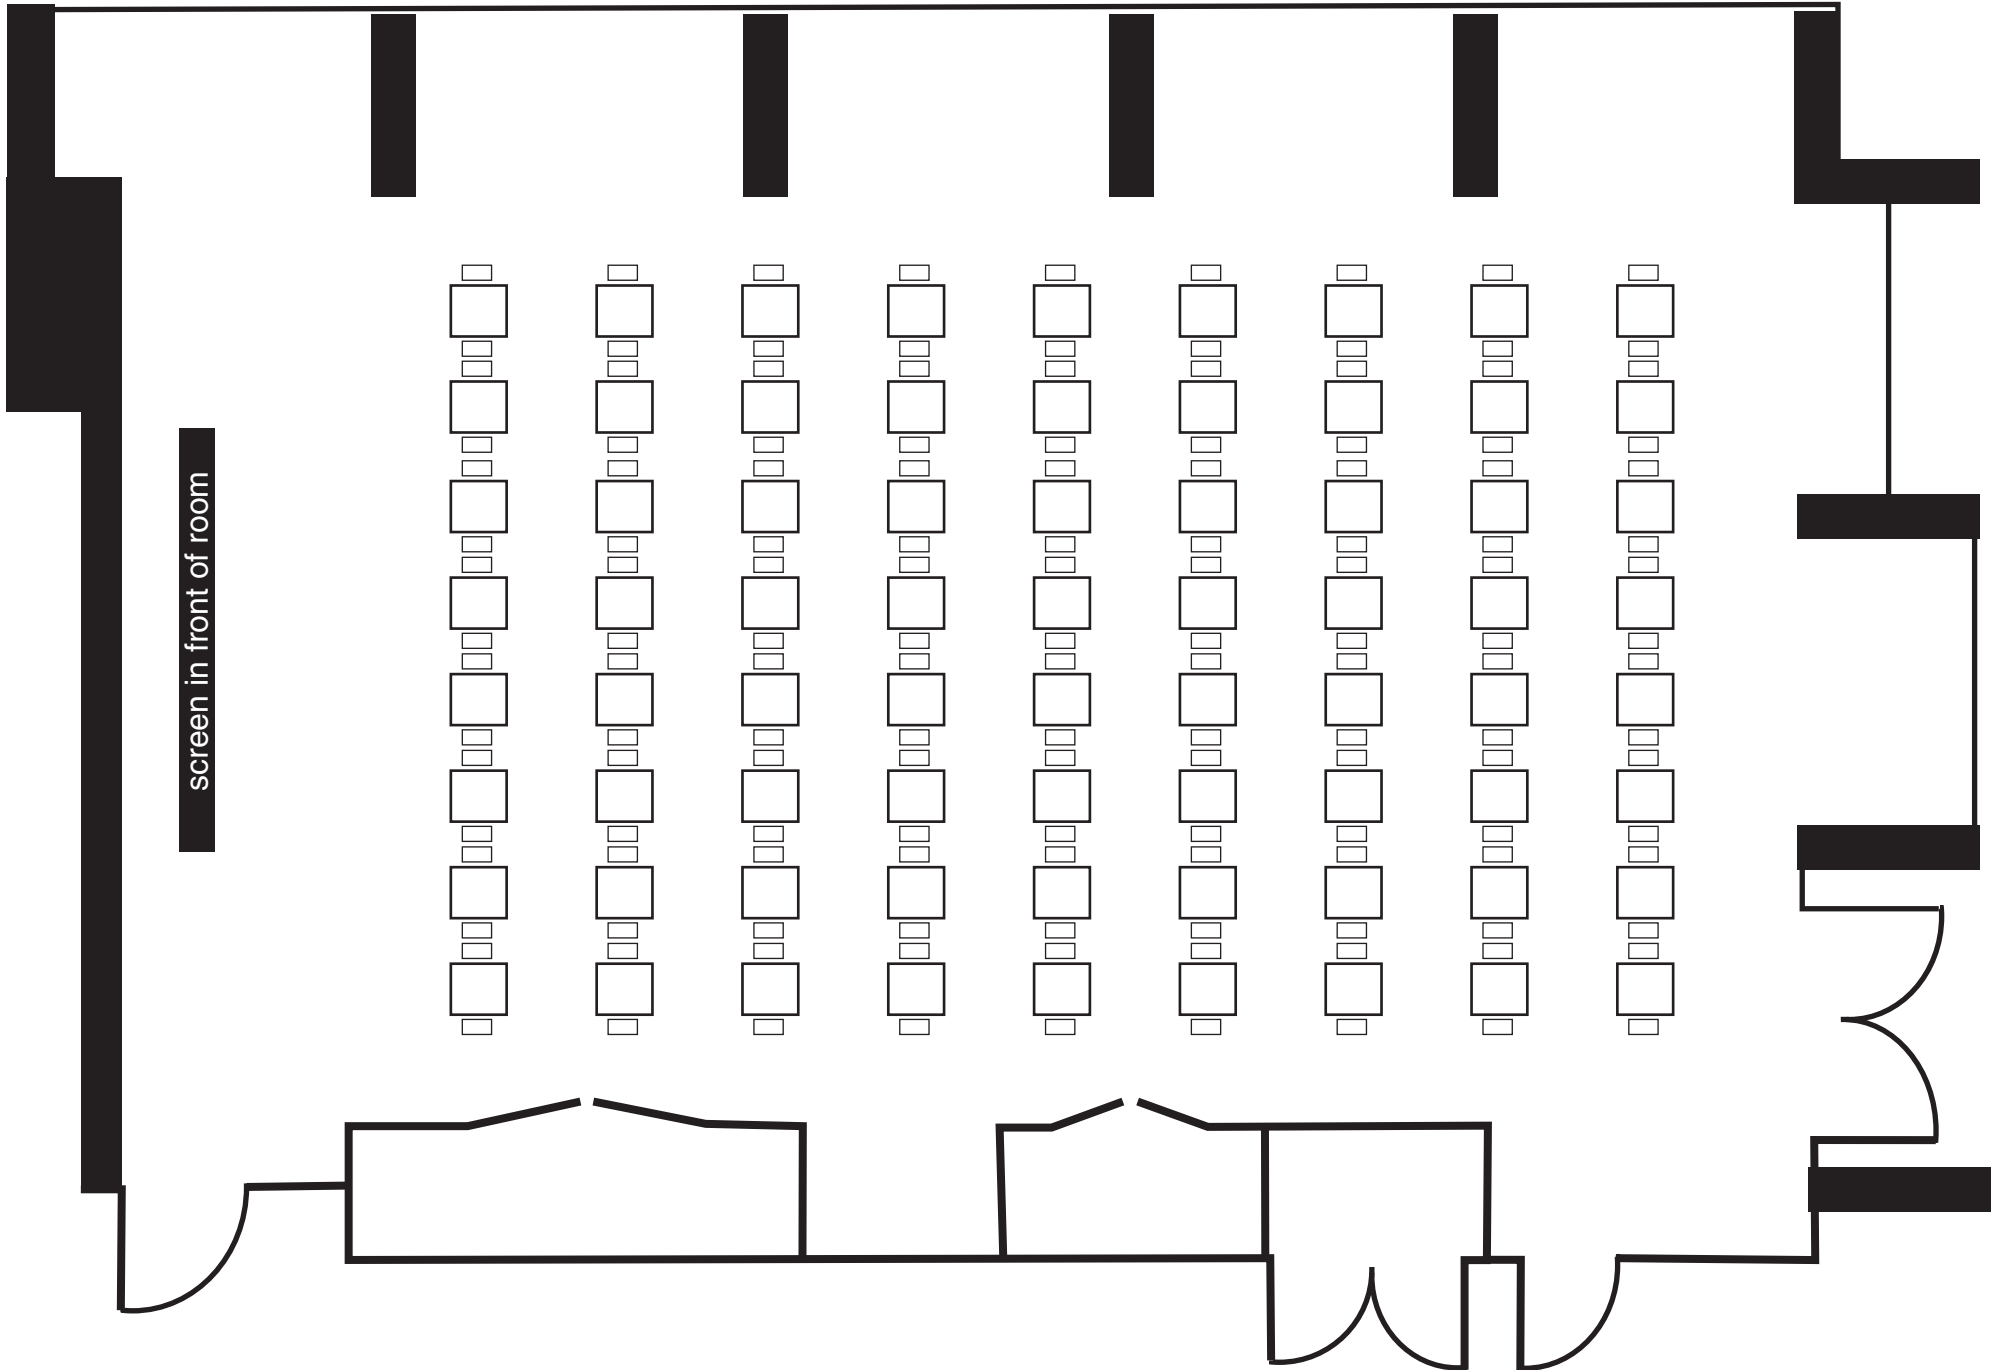

Embarcadero Conference Center
Four Embarcadero Center
Promenade Level

Drumm Street

Main Entrance

Four Embarcadero Center, Promenade Level

STANFORD ROOM

Drumm Street

Theater setup: seats 72 as shown

STANFORD ROOM

Drumm Street

Classroom setup: seats 42 as shown