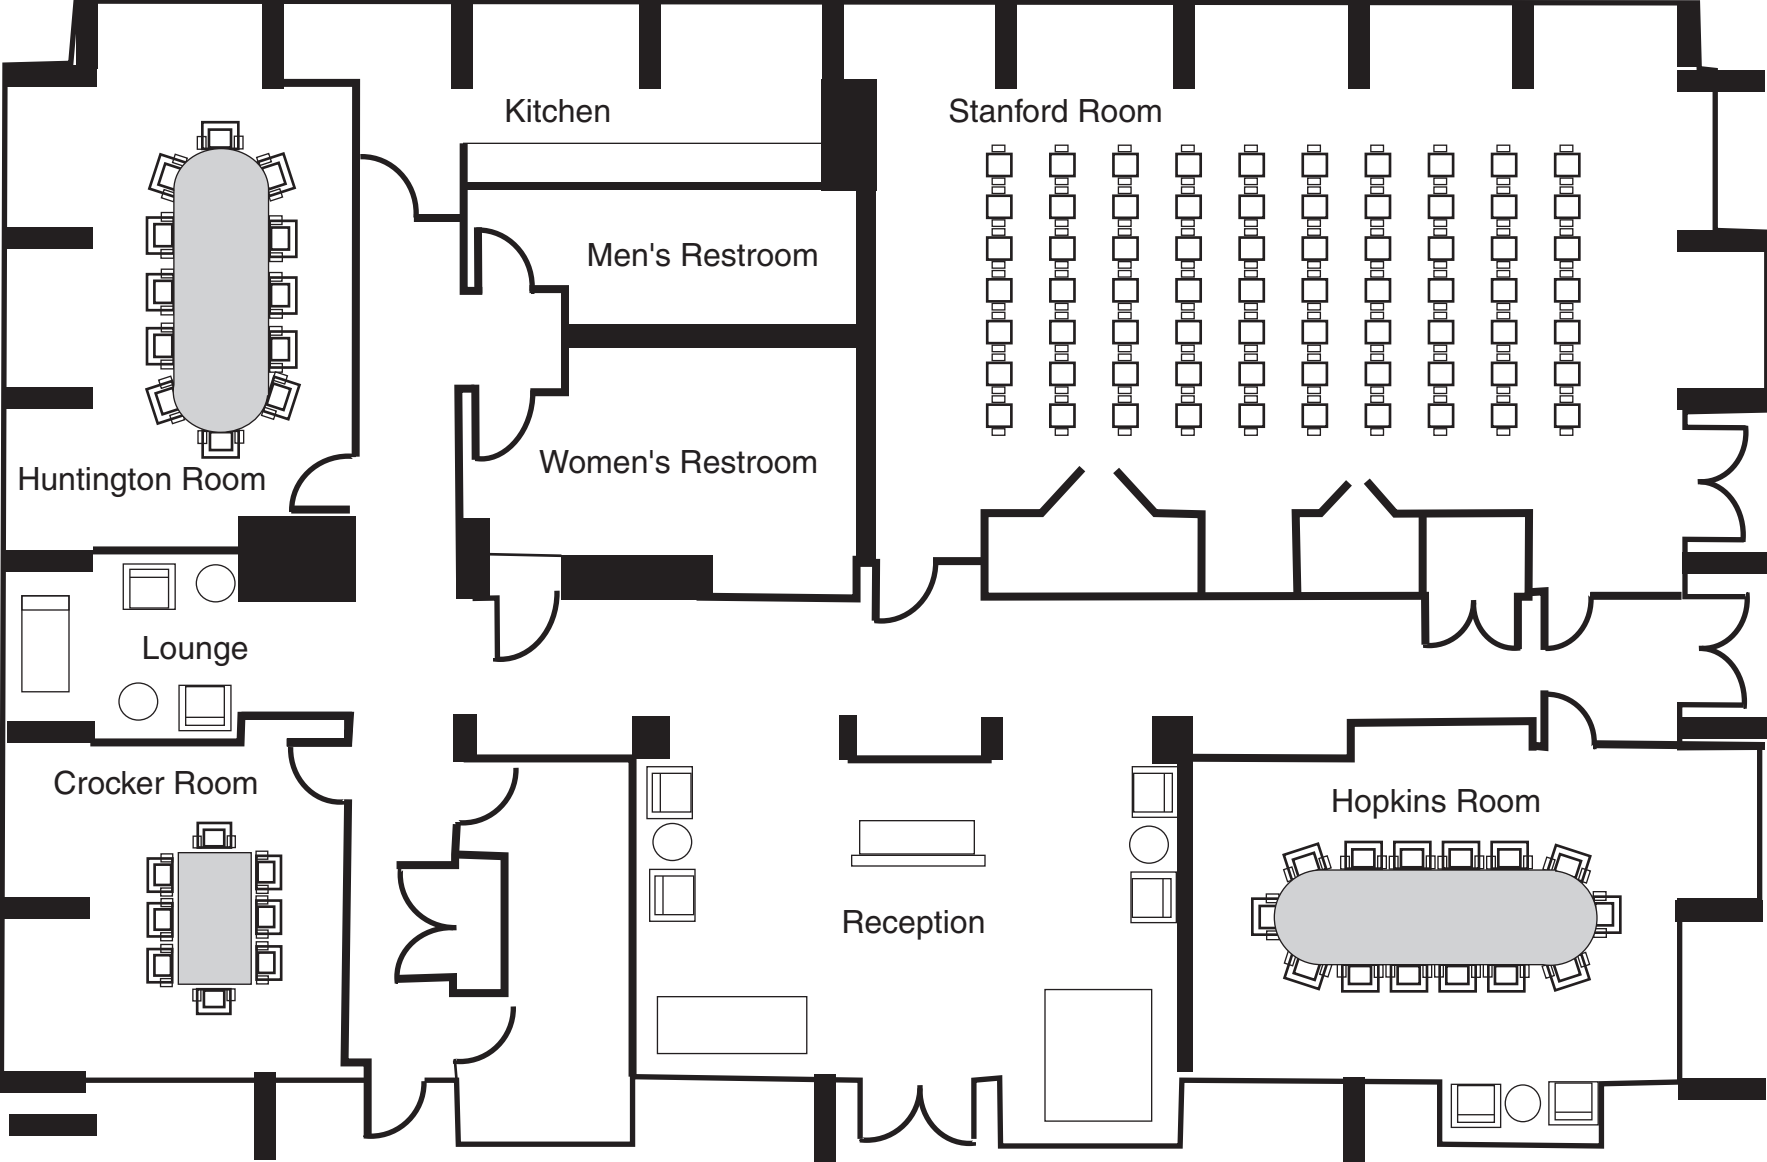

Embarcadero Conference Center
Four Embarcadero Center
Promenade Level

Drumm Street

Main Entrance

Four Embarcadero Center, Promenade Level

STANFORD ROOM

Drumm Street

Theater setup: seats 72 as shown

STANFORD ROOM

Drumm Street

Classroom setup: seats 42 as shown